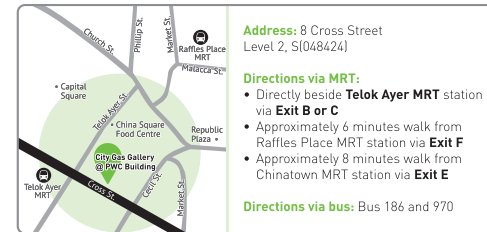

Address: 8 Cross Street Level 2, S(048424)

Directions via MRT:

- Directly beside **Telok Ayer MRT** station via **Exit B or C**
- Approximately 6 minutes walk from Raffles Place MRT station via **Exit F**
- Approximately 8 minutes walk from Chinatown MRT station via **Exit E**

Directions via bus: Bus 186 and 970